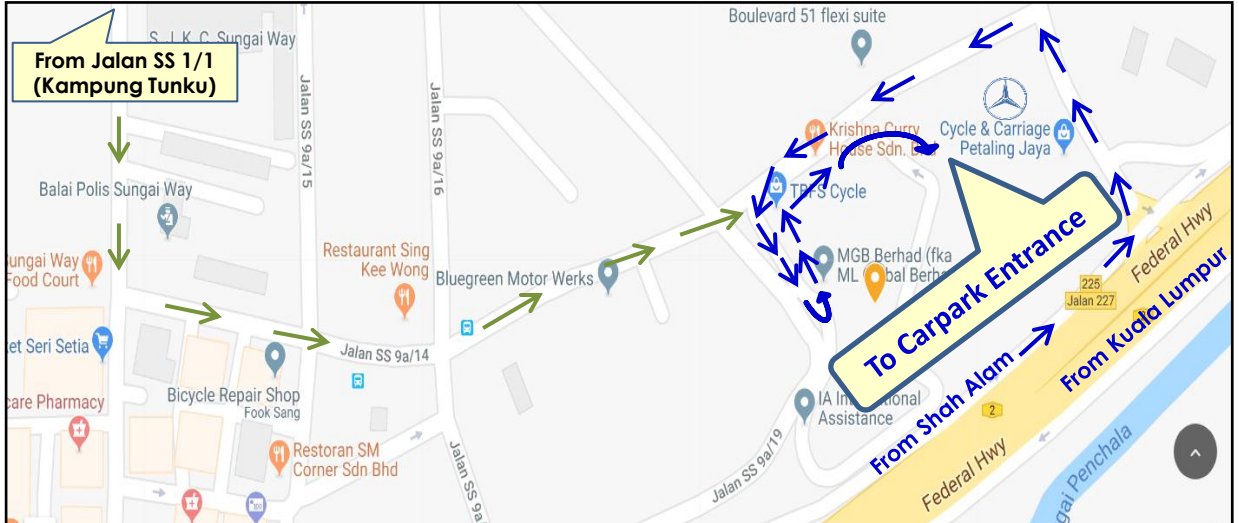

**INSTITUTE OF MARKETING MALAYSIA**  
**Block C-3A, Sunway PJ51A,**  
**Jalan SS9A/19, 47300 Petaling Jaya,**  
**Selangor Darul Ehsan.**  
**(Carpark entrance is from the side of the building)**

Map to IMM office

(driving direction at Federal Highway – from Shah Alam/Klang OR PJ – Kampung Tunku)  
 If you are at Federal Highway coming from KL, please take Exit 226 – Persimpangan Templer and turn right into Jalan 222 then immediately after BHP Station turn left into Jalan 51A/225 and drive all the way straight in till you see Cycle & Carriage – Mercedes Showroom then you turn to the right and drive in till you see this building ↓ (Censof) on your left.

Staircase leading to the lift to  
**IMM office on Level 3A**  
**(next to Krishna Curry House)**